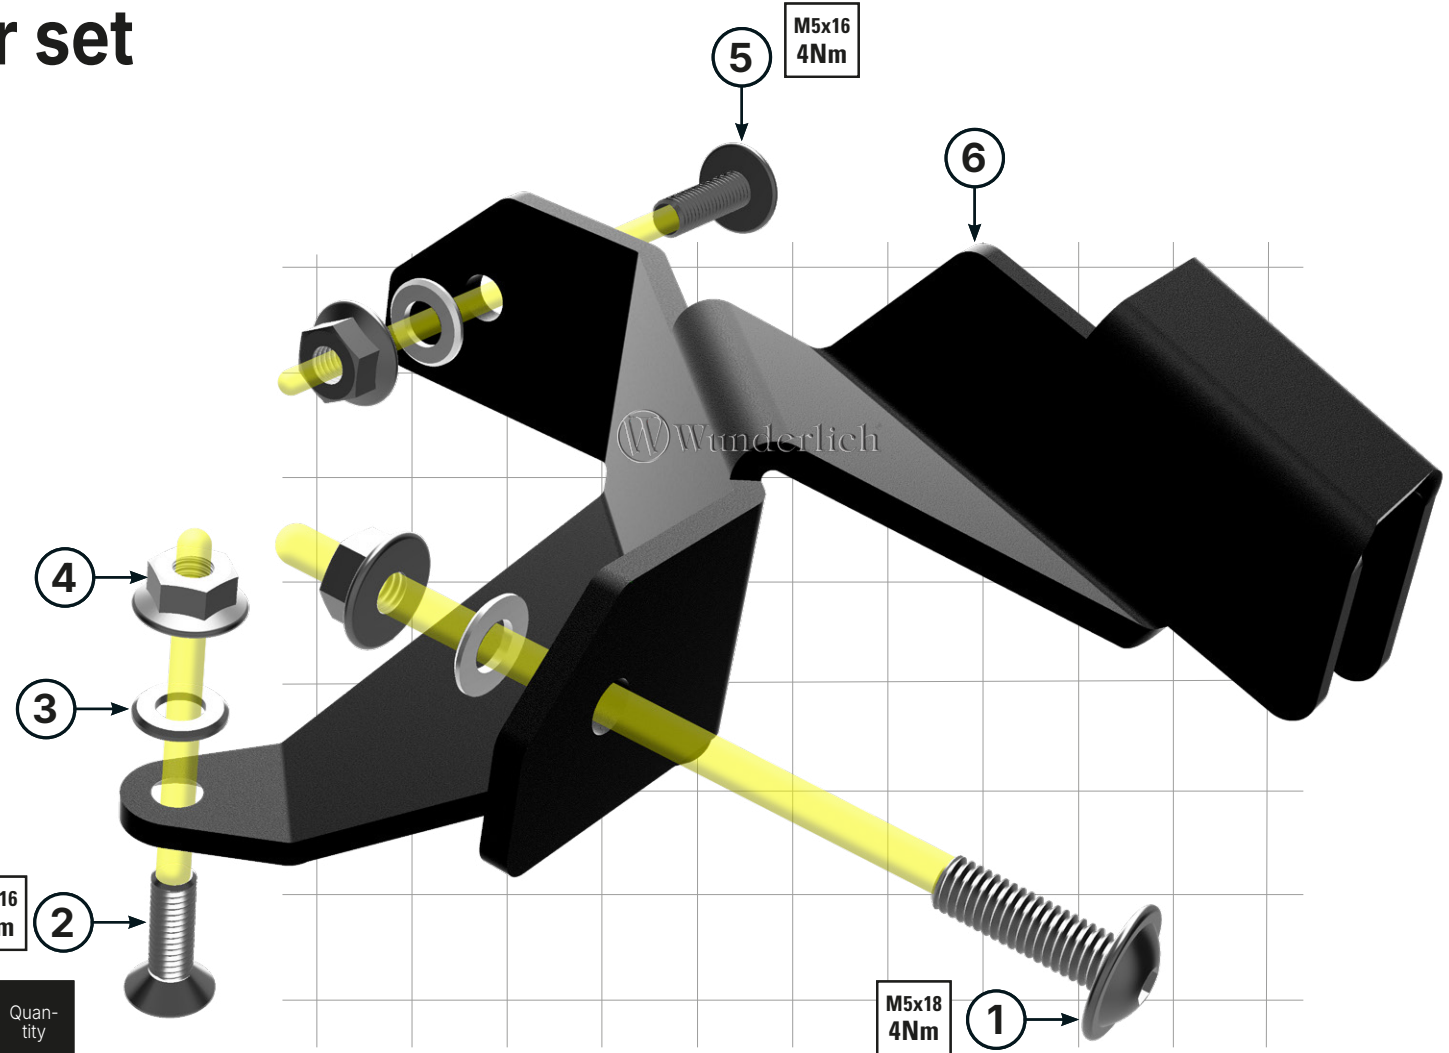

### Legend

- Assembly tip
- Screw
- Attention
- Thread-locking compound
- Increase
- Torque
- Cleaner
- Assembly paste

#	Component		Quantity
1	Button-head flange Screw	M5x18	2
2	Countersunk Screw	M5x16	2
3	Flat washer	M5	6
4	Hex nut	M5	6
5	Button-head flange Screw	M5x16	2
6	left & right bracket		2