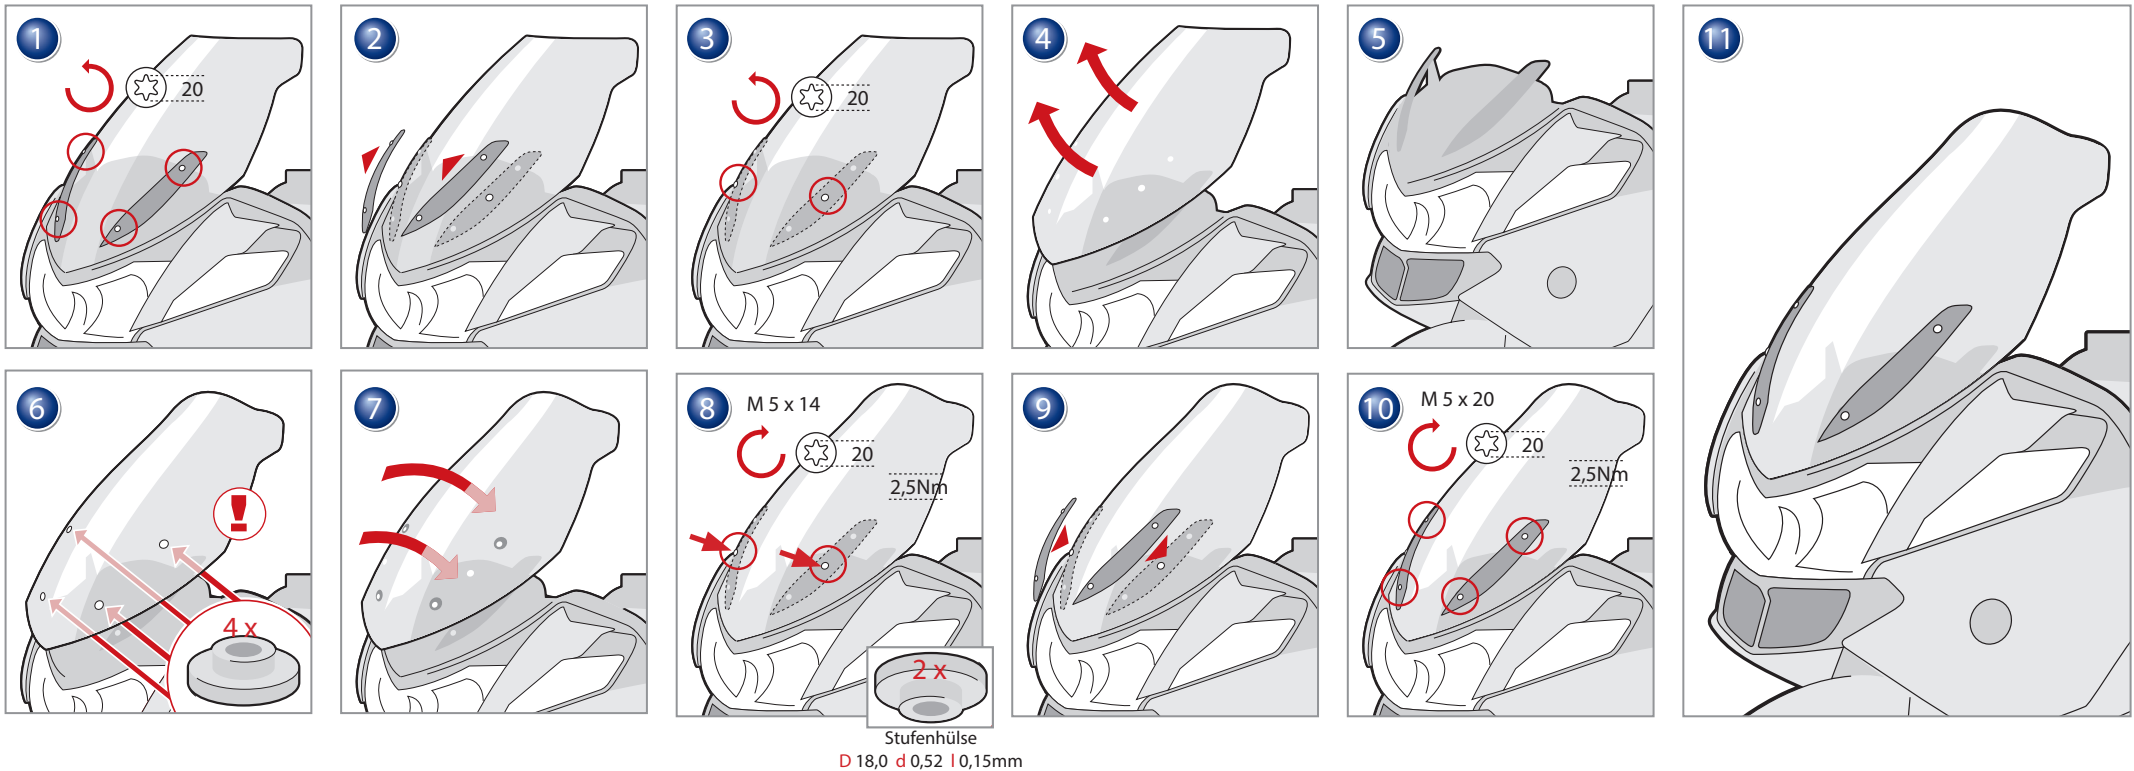

Scheibe
BMW R 1200 RT
Bestellnummer 30370-xxx

Windshield
BMW R 1200 RT
Part Number 30370-xxx

Parabrezza
BMW R 1200 RT
Codice 30370-xxx

Pare-brise
BMW R 1200 RT
Pièce 30370-xxx

Parabrisas
BMW R 1200 RT
Pieza 30370-xxx

Please Note:
Just as with the original screen, some unpleasant turbulences may occur behind the windscreen at high speeds, for instance when passing or following large vehicles.