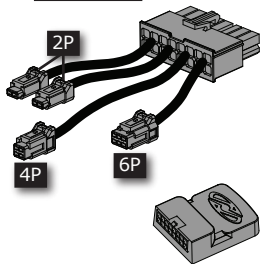

SN.

Dr. Jekyll & Mr. Hyde[®]

THE EXHAUST

MANUAL : BMW[®] | EASYMOUNT | SMARTBOX 2

NEW IN THIS MANUAL:

- SMARTBOX 2 POSITION
- SERVO POSITIONS
- HIROSE CONNECTORS

R Nine T Upper/Lower

2014 » Up

1

R nine T (Upper/Lower) Easymount Smartbox

1 Assembly Kit

2 Smartbox

3 Mode Switch for Smartbox

4 Smartbox Control Cable

Exhaust/Cable /Servo System

2