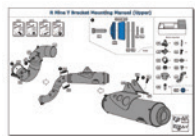

1

R nine T (Upper/Lower) Easymount Smartbox

1 Assembly Kit

2 Smartbox

3 Mode Switch for Smartbox

4 Smartbox Control Cable

Exhaust/Cable /Servo System

2

3

Items required

Or

Or

4

5