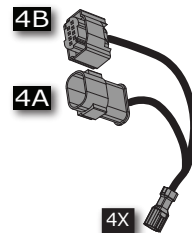

1

R nine T (Upper/Lower) Easymount Smartbox

1 Assembly Kit

2 Smartbox

3 Mode Switch for Smartbox

4 Smartbox Control Cable

Exhaust/Cable /Servo System

2