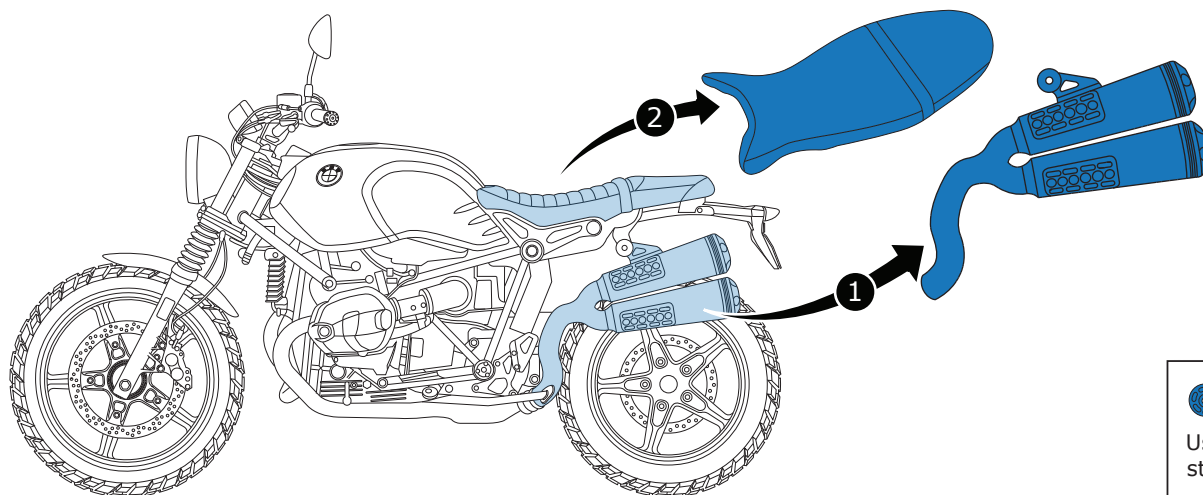

1

R nine T (Upper/Lower) Easymount Smartbox

1 Assembly Kit

2 Smartbox

3 Mode Switch for Smartbox

4 Smartbox Control Cable

Exhaust/Cable /Servo System

2