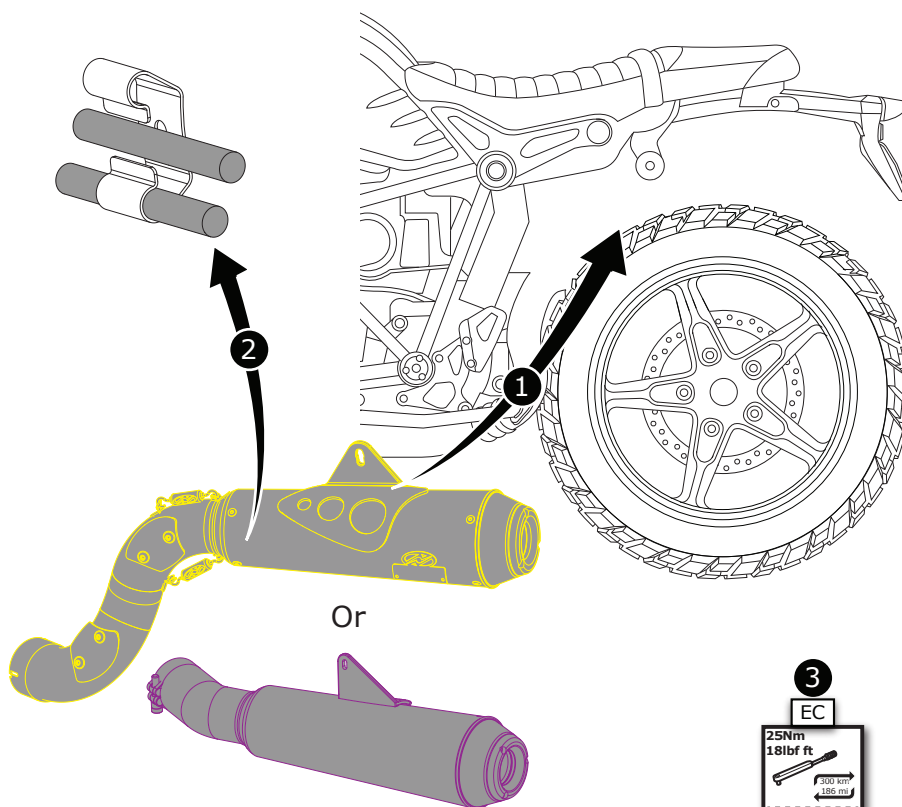

3

Items required

Or