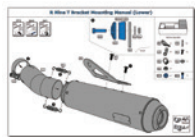

1

R nine T (Upper/Lower) Easymount Smartbox

1 Assembly Kit

2 Smartbox

3 Mode Switch for Smartbox

4 Smartbox Control Cable

Exhaust/Cable /Servo System

2

3

Items required

Or

Or