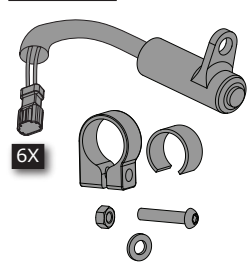

SN.

Dr. Jekyll & Mr. Hyde[®]

THE EXHAUST

MANUAL : BMW[®] | EASYMOUNT | SMARTBOX 2

NEW IN THIS MANUAL:

- SMARTBOX 2 POSITION
- SERVO POSITIONS
- HIROSE CONNECTORS

R Nine T Upper/Lower

2014 » Up

1

R nine T (Upper/Lower) Easymount Smartbox

1 Assembly Kit

2 Smartbox

3 Mode Switch for Smartbox

4 Smartbox Control Cable

Exhaust/Cable /Servo System

2