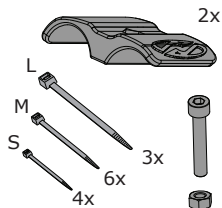

SN.

Dr. Jekyll & Mr. Hyde[®]

THE EXHAUST

MANUAL : BMW[®] | EASYMOUNT | SMARTBOX 2

NEW IN THIS MANUAL:

- SMARTBOX 2 POSITION
- SERVO POSITIONS
- HIROSE CONNECTORS

R Nine T Upper/Lower

2014 » Up

1

R nine T (Upper/Lower) Easymount Smartbox

1 Assembly Kit

2 Smartbox

3 Mode Switch for Smartbox

4 Smartbox Control Cable

Exhaust/Cable /Servo System

2